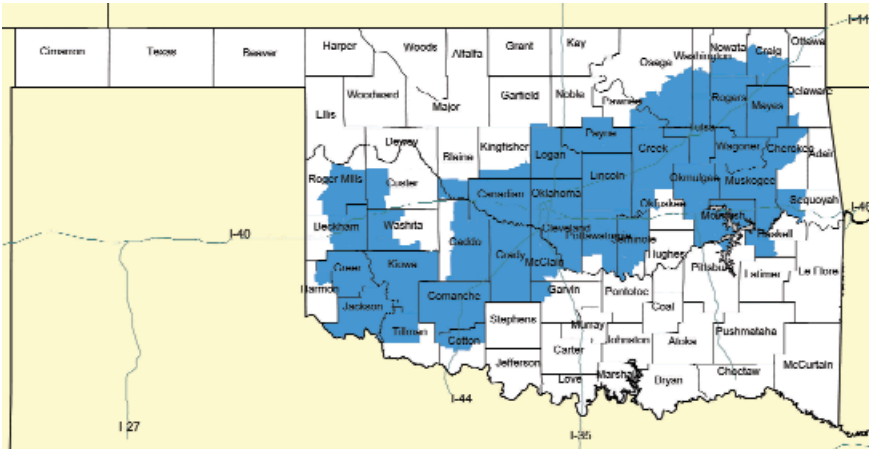

BlueLincs HMO Service Area Sorted by County

To receive services, you must live or work in one of the following zip code areas

Beckham County

Carter	73627
Elk City	73644, 48
Sayre	73662

Blaine County

Geary	73040
-------	-------

Caddo County

Albert	73001
Anadarko	73005
Apache	73006
Binger	73009
Cement	73017
Cyril	73029
Fort Cobb	73038
Gracemont	73042
Hinton	73047
Lookeba	73053
Washita	73094

Canadian County

All of Canadian county

Cherokee County

Hulbert	74441
Peggs	74452
Tahlequah	74464, 65

Cleveland County

All of Cleveland county

Comanche County

All of Comanche County

Cotton County

Walters	73572
---------	-------

Tillman County

Frederick 73542
Hollister 73551
Manitou 73555
Tipton 73570

Tulsa County

All of Tulsa County

Wagoner County

All of Wagoner County

Washington County

Ochelata 74051
Ramona 74061
Vera 74082