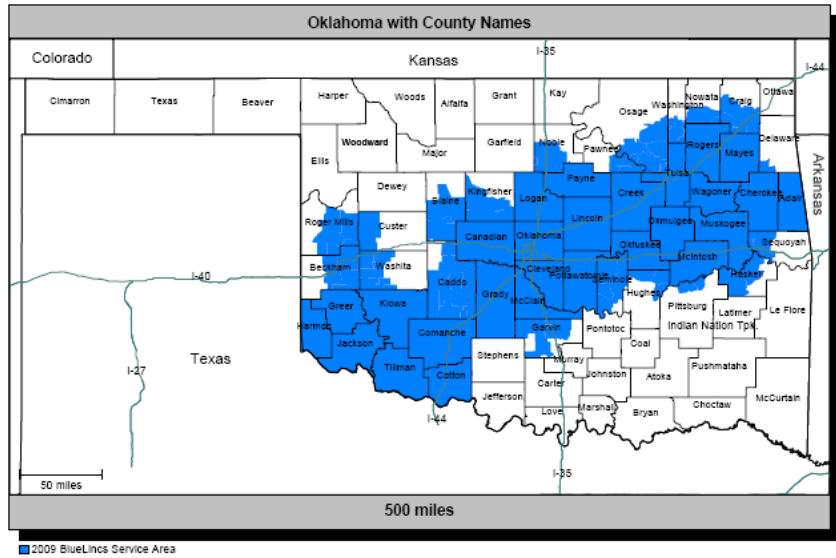

BlueLincs HMO Service Area Sorted by County

Geographic overview

To receive services, you must live or work in one of the following zip codes areas

ADAIR COUNTY

All of Adair County

BECKHAM COUNTY

Carter	73627
Elk City	73644
Elk City	73648
Sayre	73662

BLAINE COUNTY

Geary	73040
Greenfield	73043
Watonga	73772

CADDO COUNTY

Albert	73001
Anadarko	73005
Apache	73006
Binger	73009
Carnegie	73015
Cement	73017
Cyril	73029
Fort Cobb	73038
Gracemont	73042
Hinton	73047
Lookeba	73053
Washita	73094

CANADIAN COUNTY

All of Canadian County

CHEROKEE COUNTY

All of Cherokee County

CLEVELAND COUNTY

All of Cleveland County

COMANCHE COUNTY

All of Comanche County

COTTON COUNTY

All of Cotton County

CRAIG COUNTY

Big Cabin	74332
Pensacola	74301
Vinita	74301
White Oak	74301

CREEK COUNTY

All of Creek County

CUSTER COUNTY

Butler	73625

DELAWARE COUNTY

Oaks	74359
Rose	74364
Twin Oaks	74368

GARVIN COUNTY

Lindsay	73052
Maysville	73057
Paoli	73074
Pauls Valley	73075
Pemell	73433

GRADY COUNTY

All of Grady County

GREER COUNTY

All of Greer County

HARMON COUNTY

All of Harmon County

HASKELL COUNTY

Hoyt	74440
Kinta	74552
Stigler	74462
Tamaha	74462
Whitefield	74472